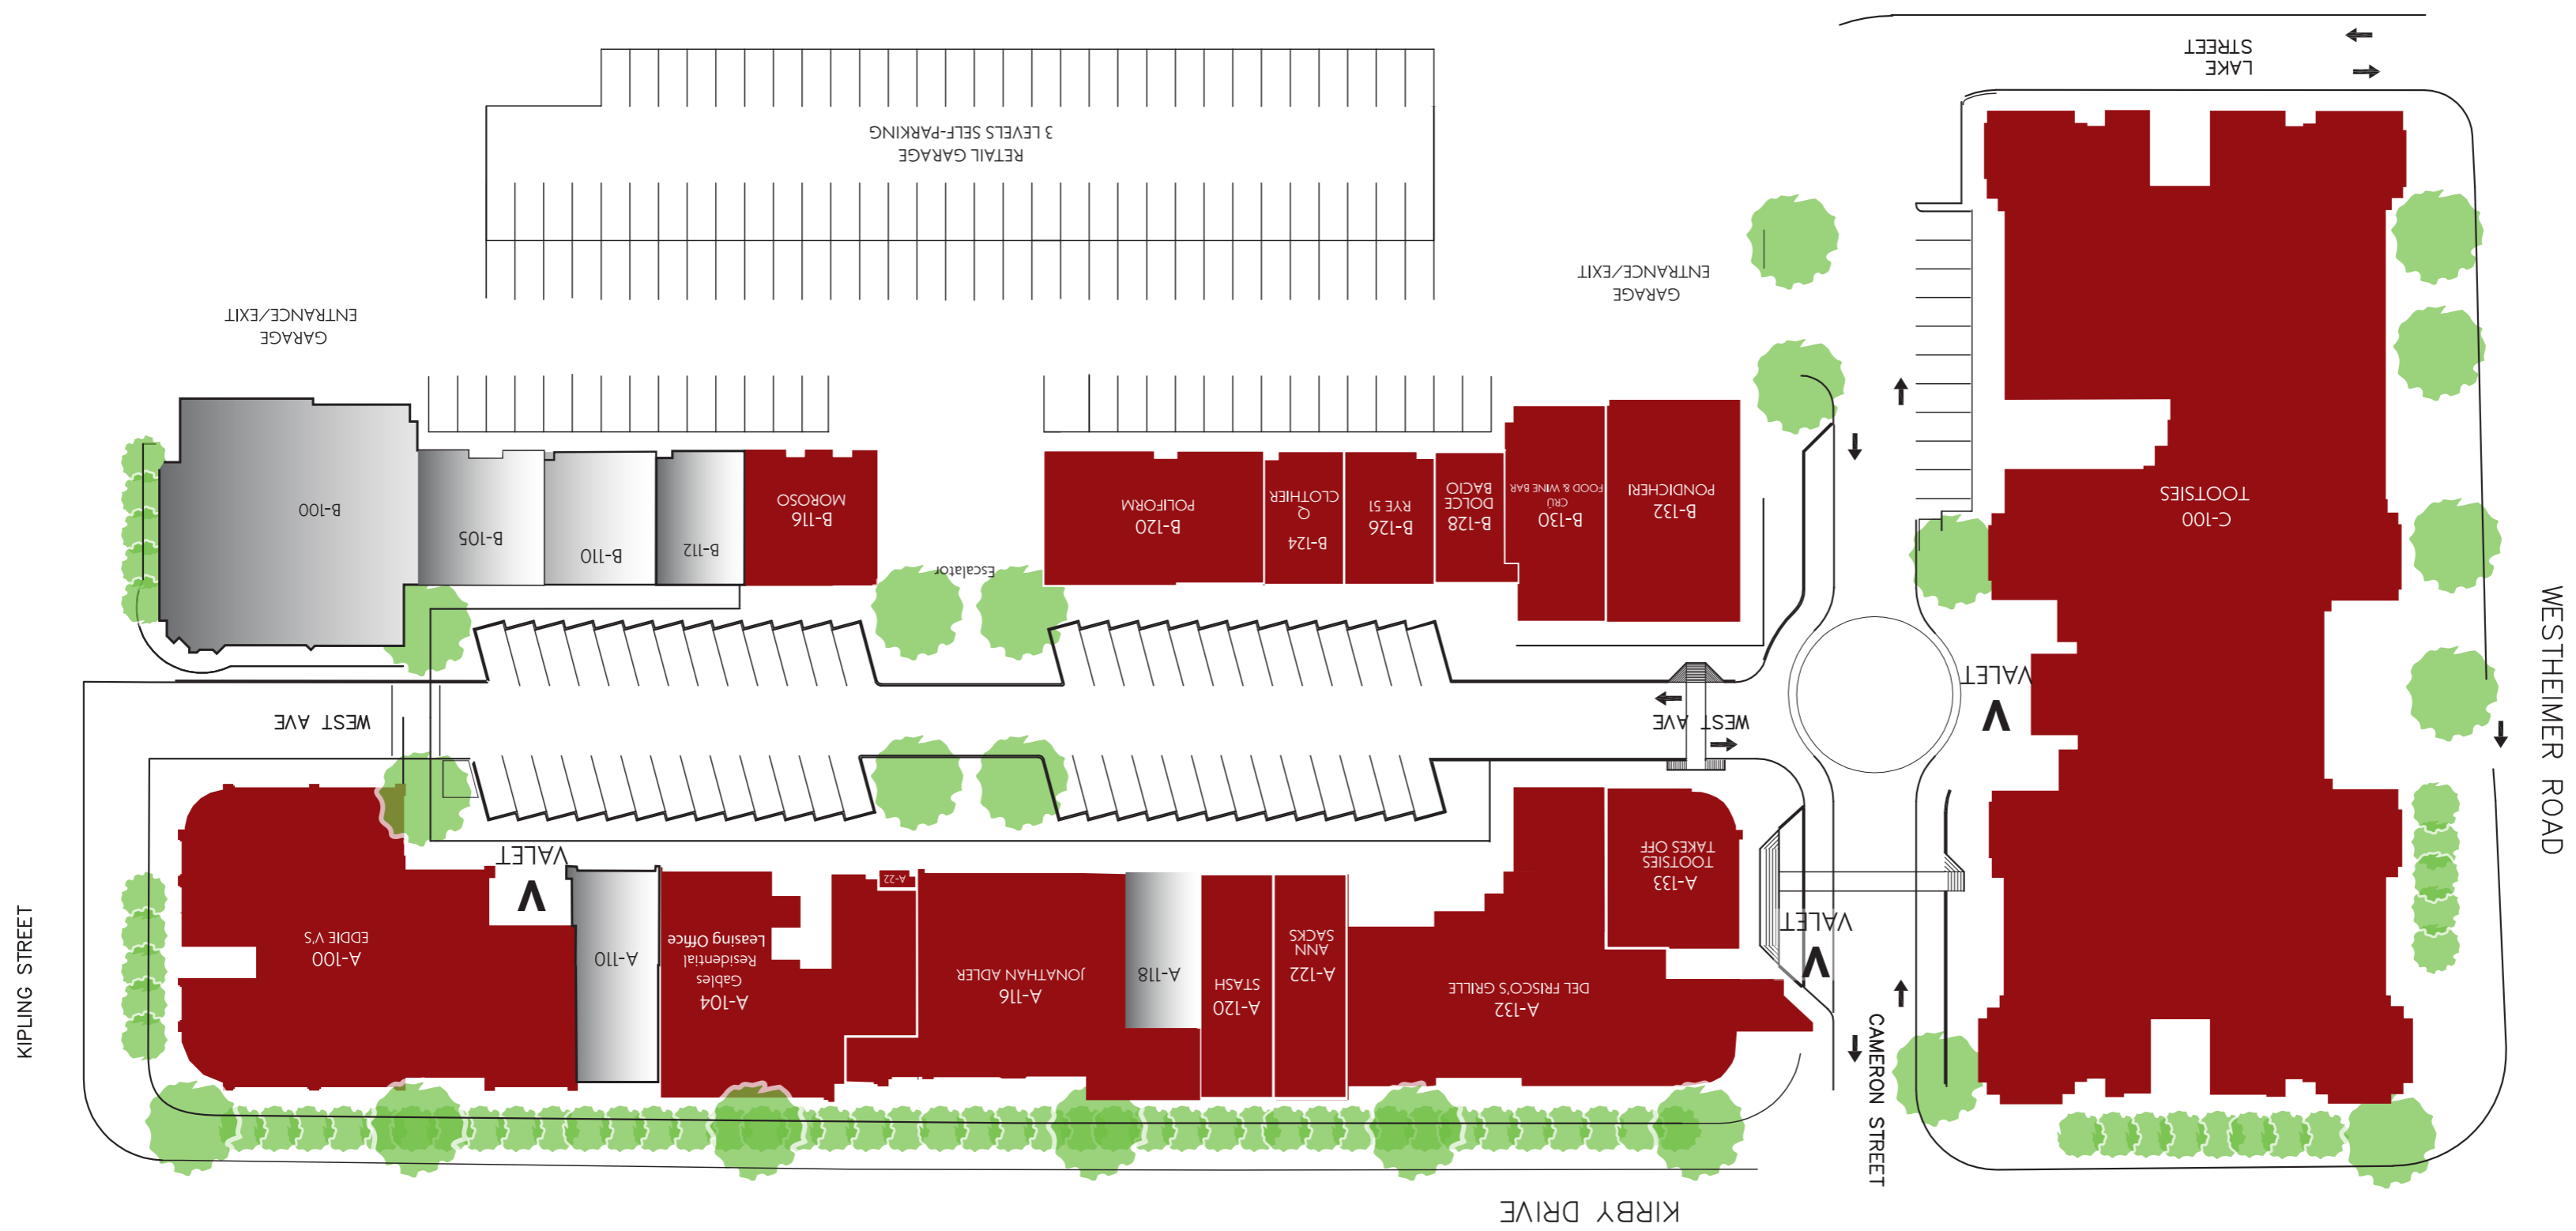

WEST AVENUE

AT RIVER OAKS

LEVEL 1

LEVEL 2