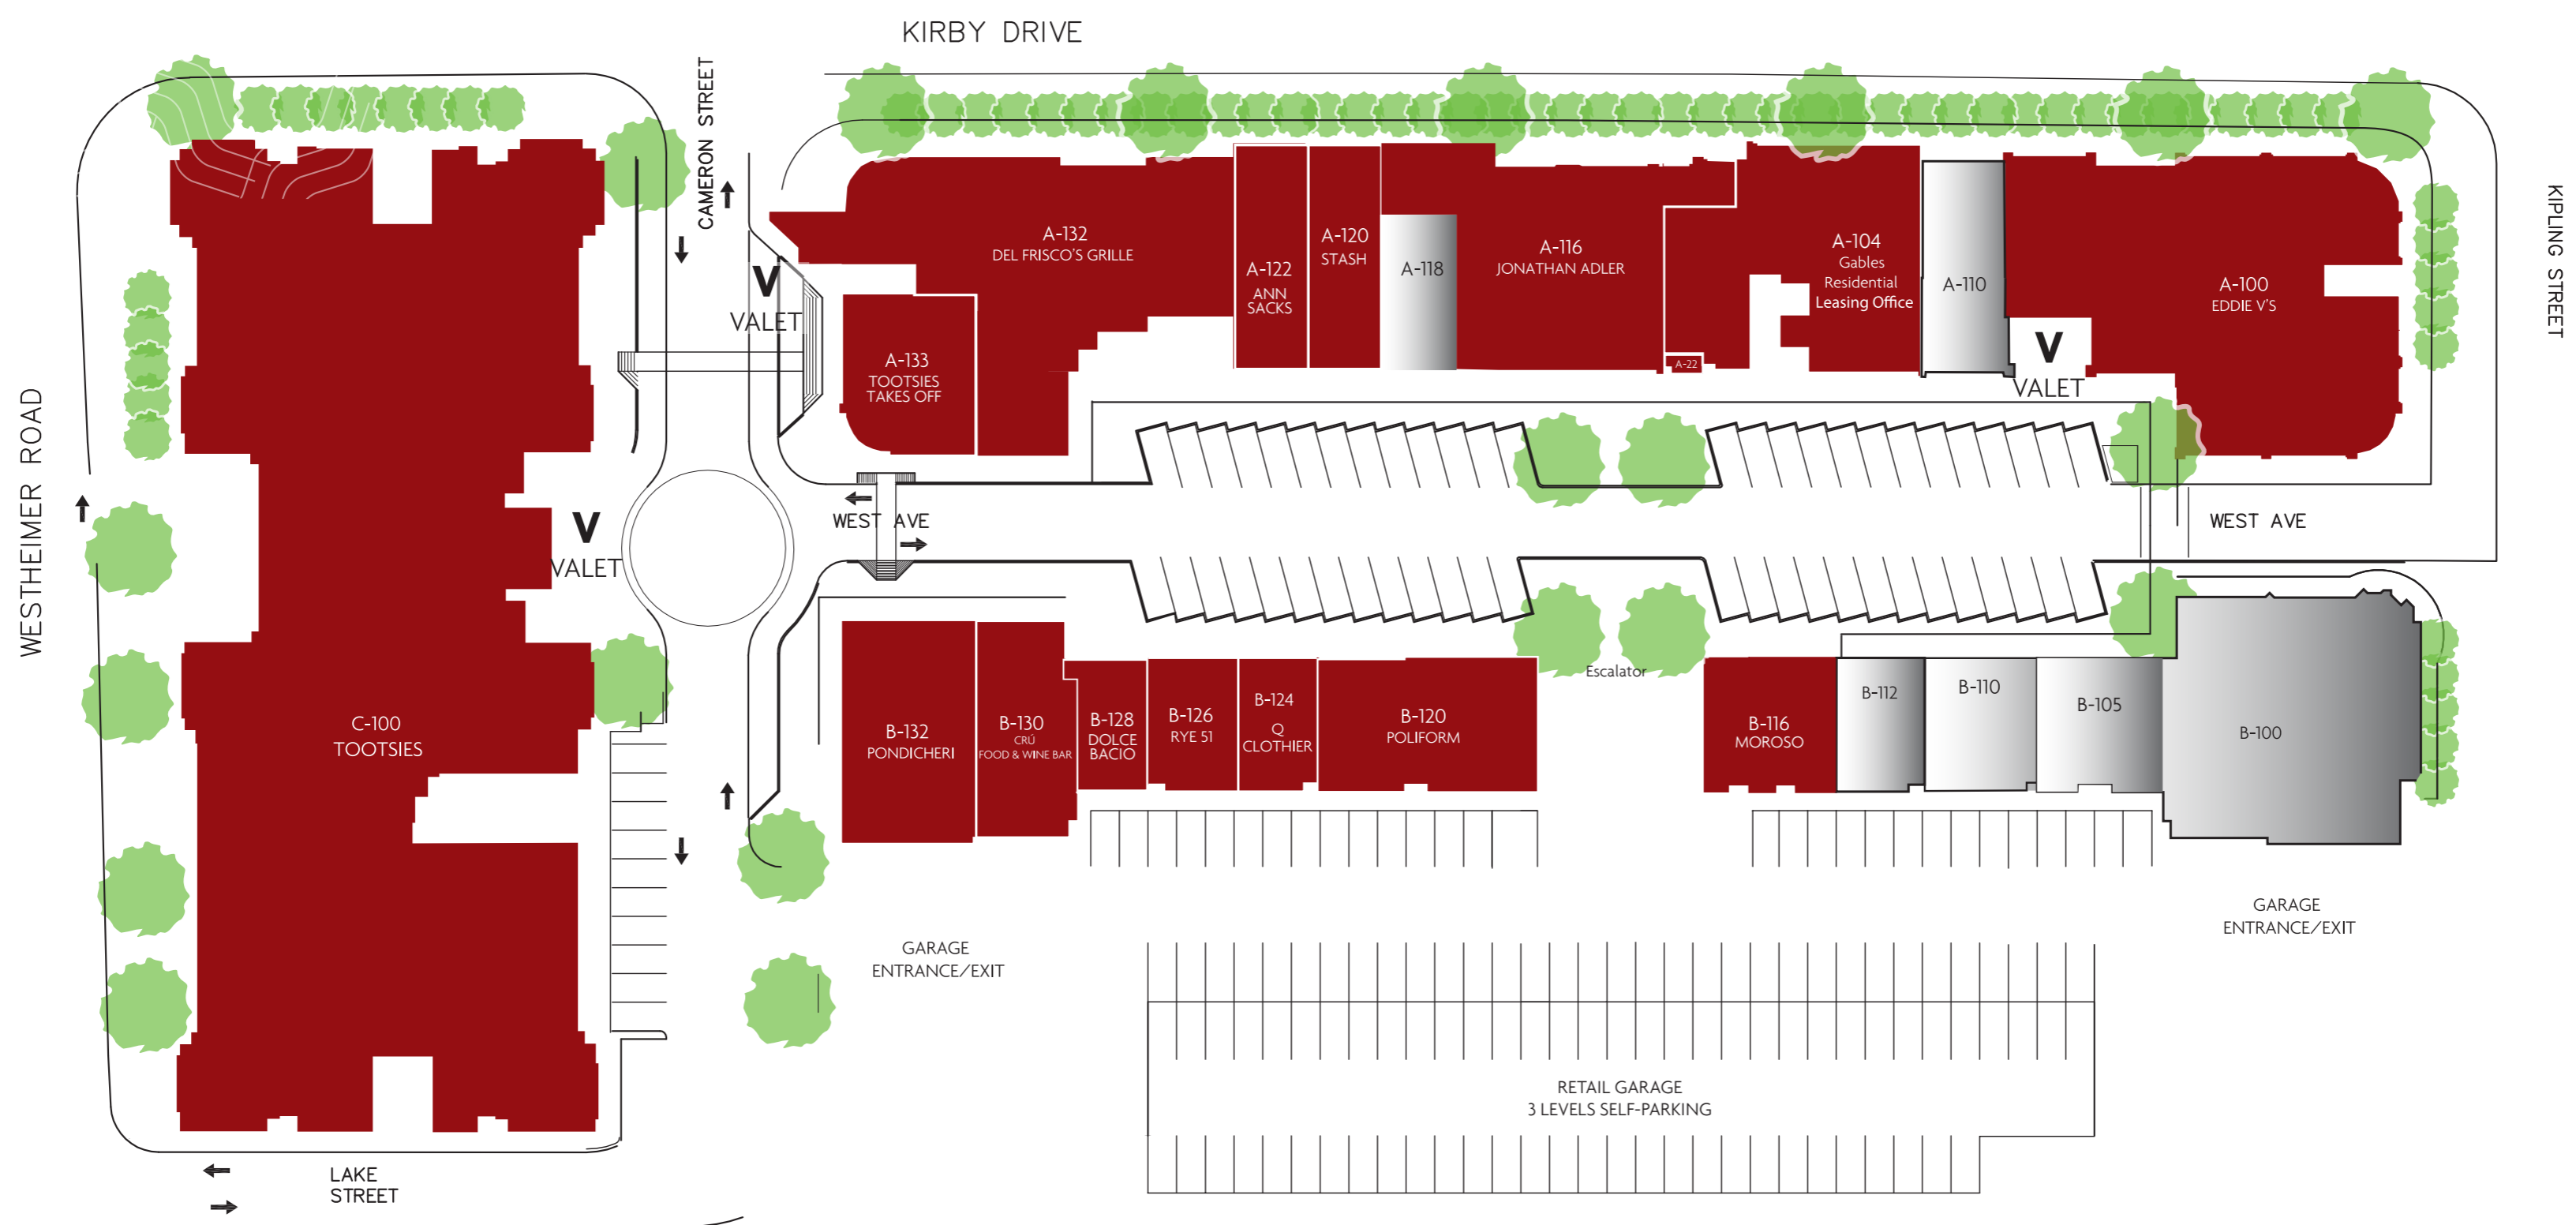

WEST AVENUE

AT RIVER OAKS

LEVEL 1

LEVEL 2

SHOPPING:

IVORY BRIDAL ATELIER
Q CLOTHIER
RYE 51
TOOTSIES TAKES OFF
TOOTSIES
STASH
SUIT SUPPLY

SALONS:

AZUR WEST
ISLE PEDISPA

A-218
B-124
B-126
A-133
C-100
A-120
C-220

A-216
B-234

DINING / ENTERTAINMENT:

CRÚ FOOD & WINE BAR
DEL FRISCO'S GRILLE
EDDIE V'S
PONDICHERI BAKE LAB + SHOP
PONDICHERI
DOLCE BACIO

HOME DESIGN / FURNISHINGS

ANN SACKS
JONATHAN ADLER
LIGNE ROSET
MOROSO
WORKPLACE SOLUTIONS