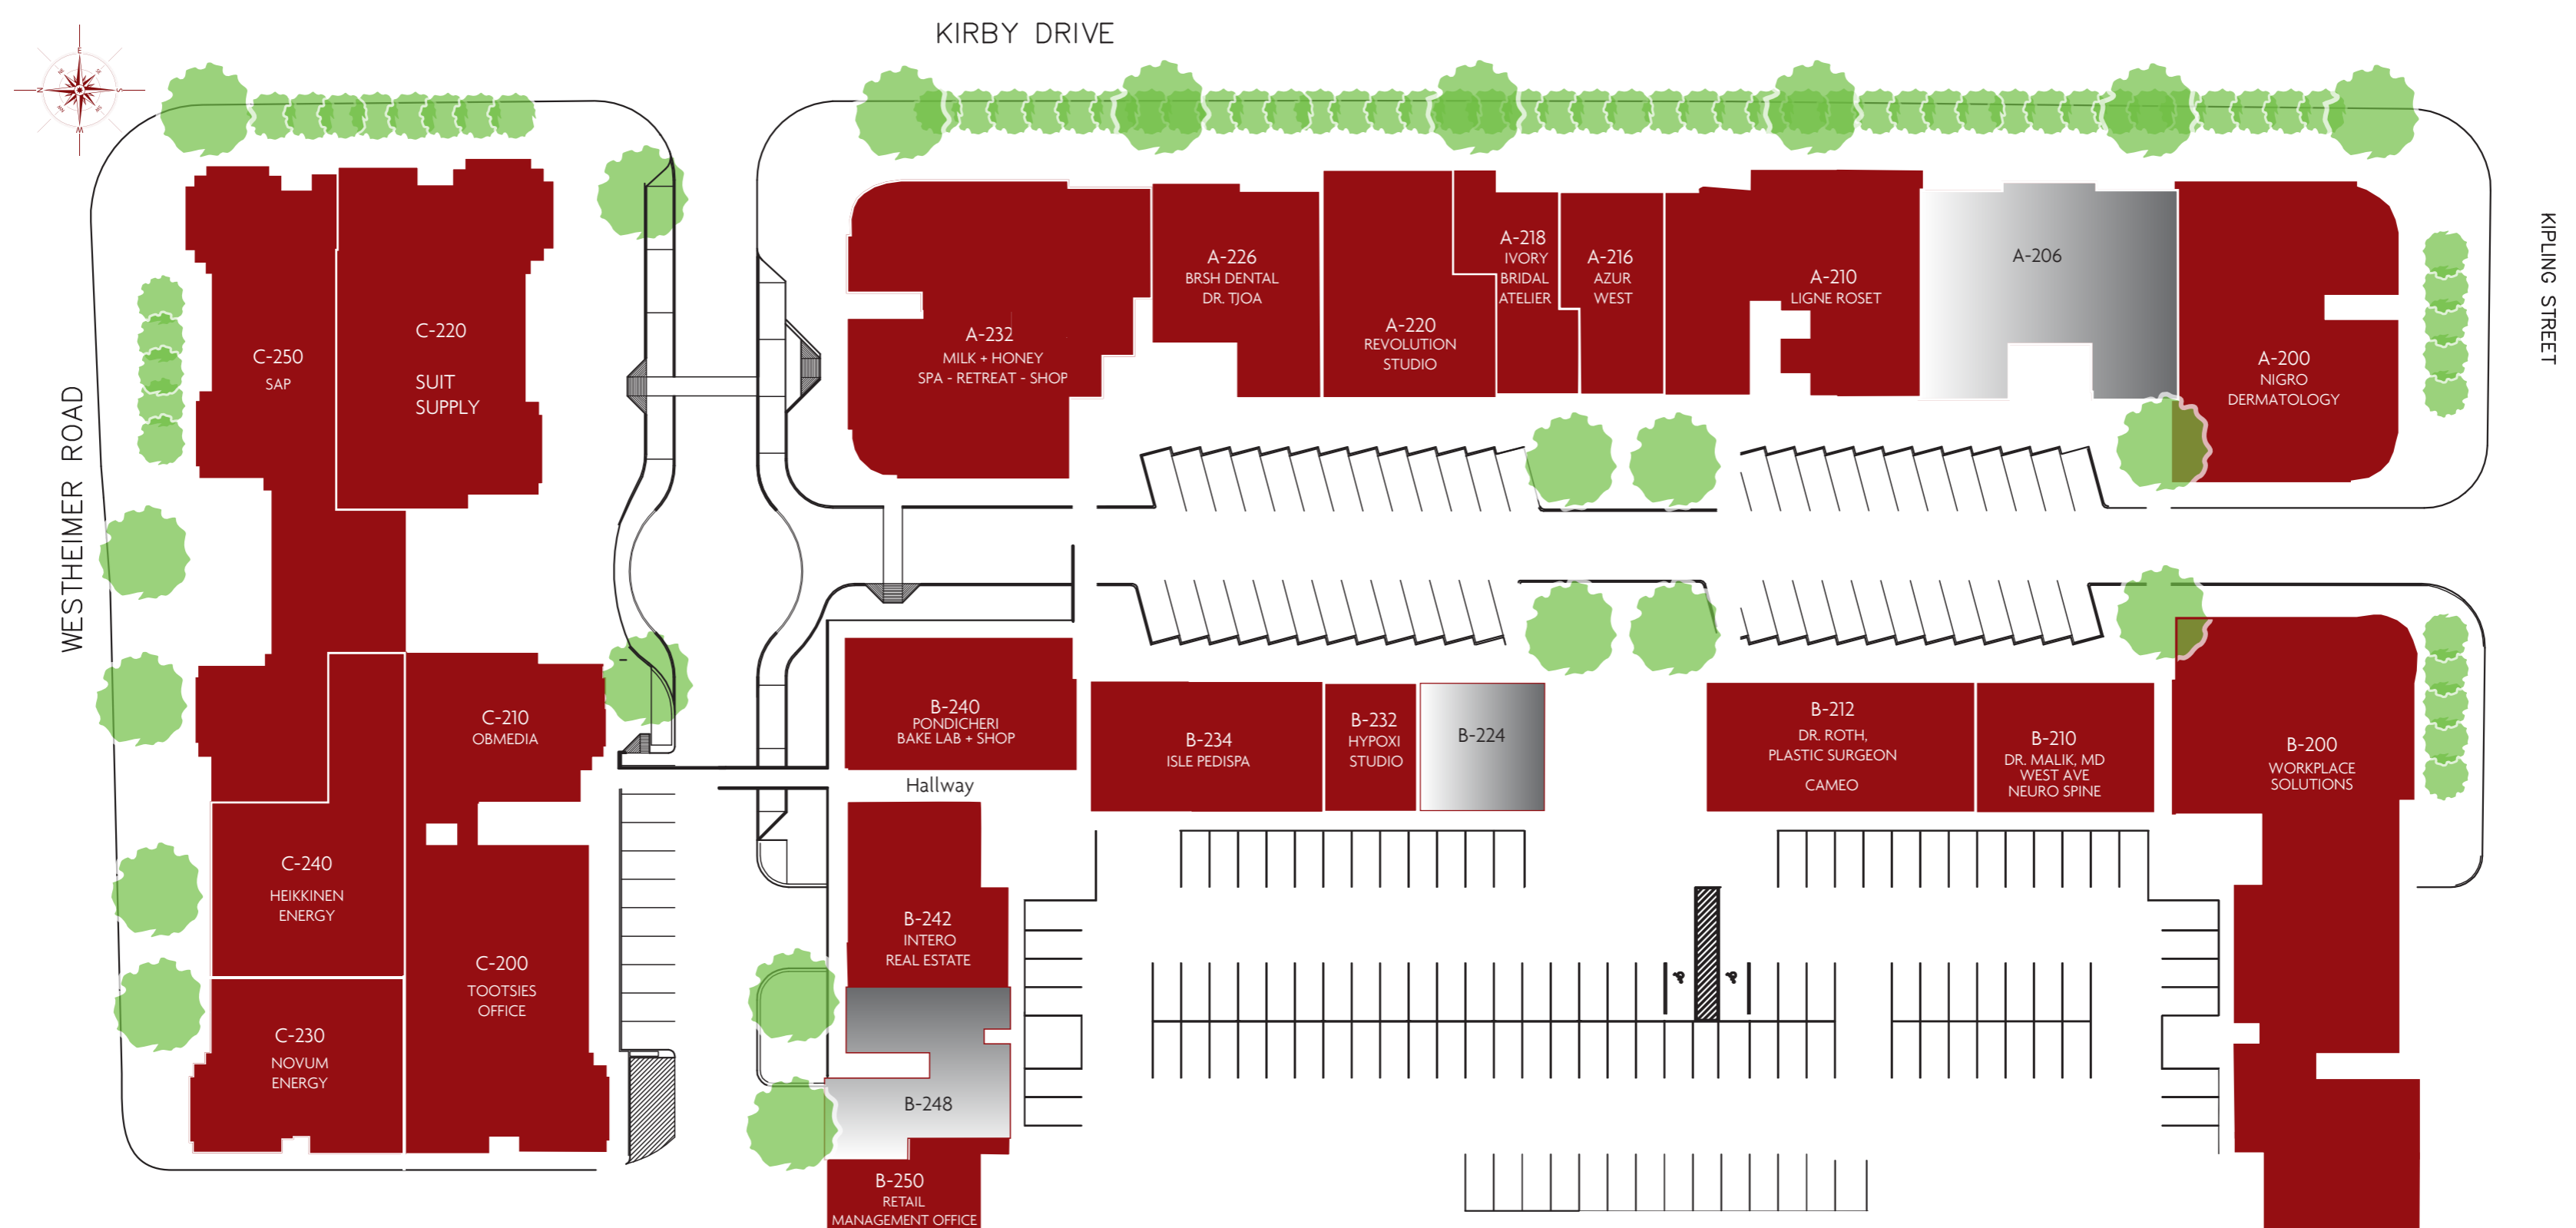

WEST AVENUE

AT RIVER OAKS

LEVEL 1

LEVEL 2

SHOPPING:

IVORY BRIDAL ATELIER
Q CLOTHIER
RYE 51
TOOTSIES TAKES OFF
TOOTSIES
STASH
SUIT SUPPLY

SALONS:

AZUR WEST
ISLE PEDISPA

A-218
B-124
B-126
A-133
C-100
A-120
C-220

A-216
B-234

DINING / ENTERTAINMENT:

CRÚ FOOD & WINE BAR
DEL FRISCO'S GRILLE
EDDIE V'S
PONDICHERI BAKE LAB + SHOP
PONDICHERI
DOLCE BACIO

HOME DESIGN / FURNISHINGS

ANN SACKS
JONATHAN ADLER
LIGNE ROSET
MOROSO
WORKPLACE SOLUTIONS