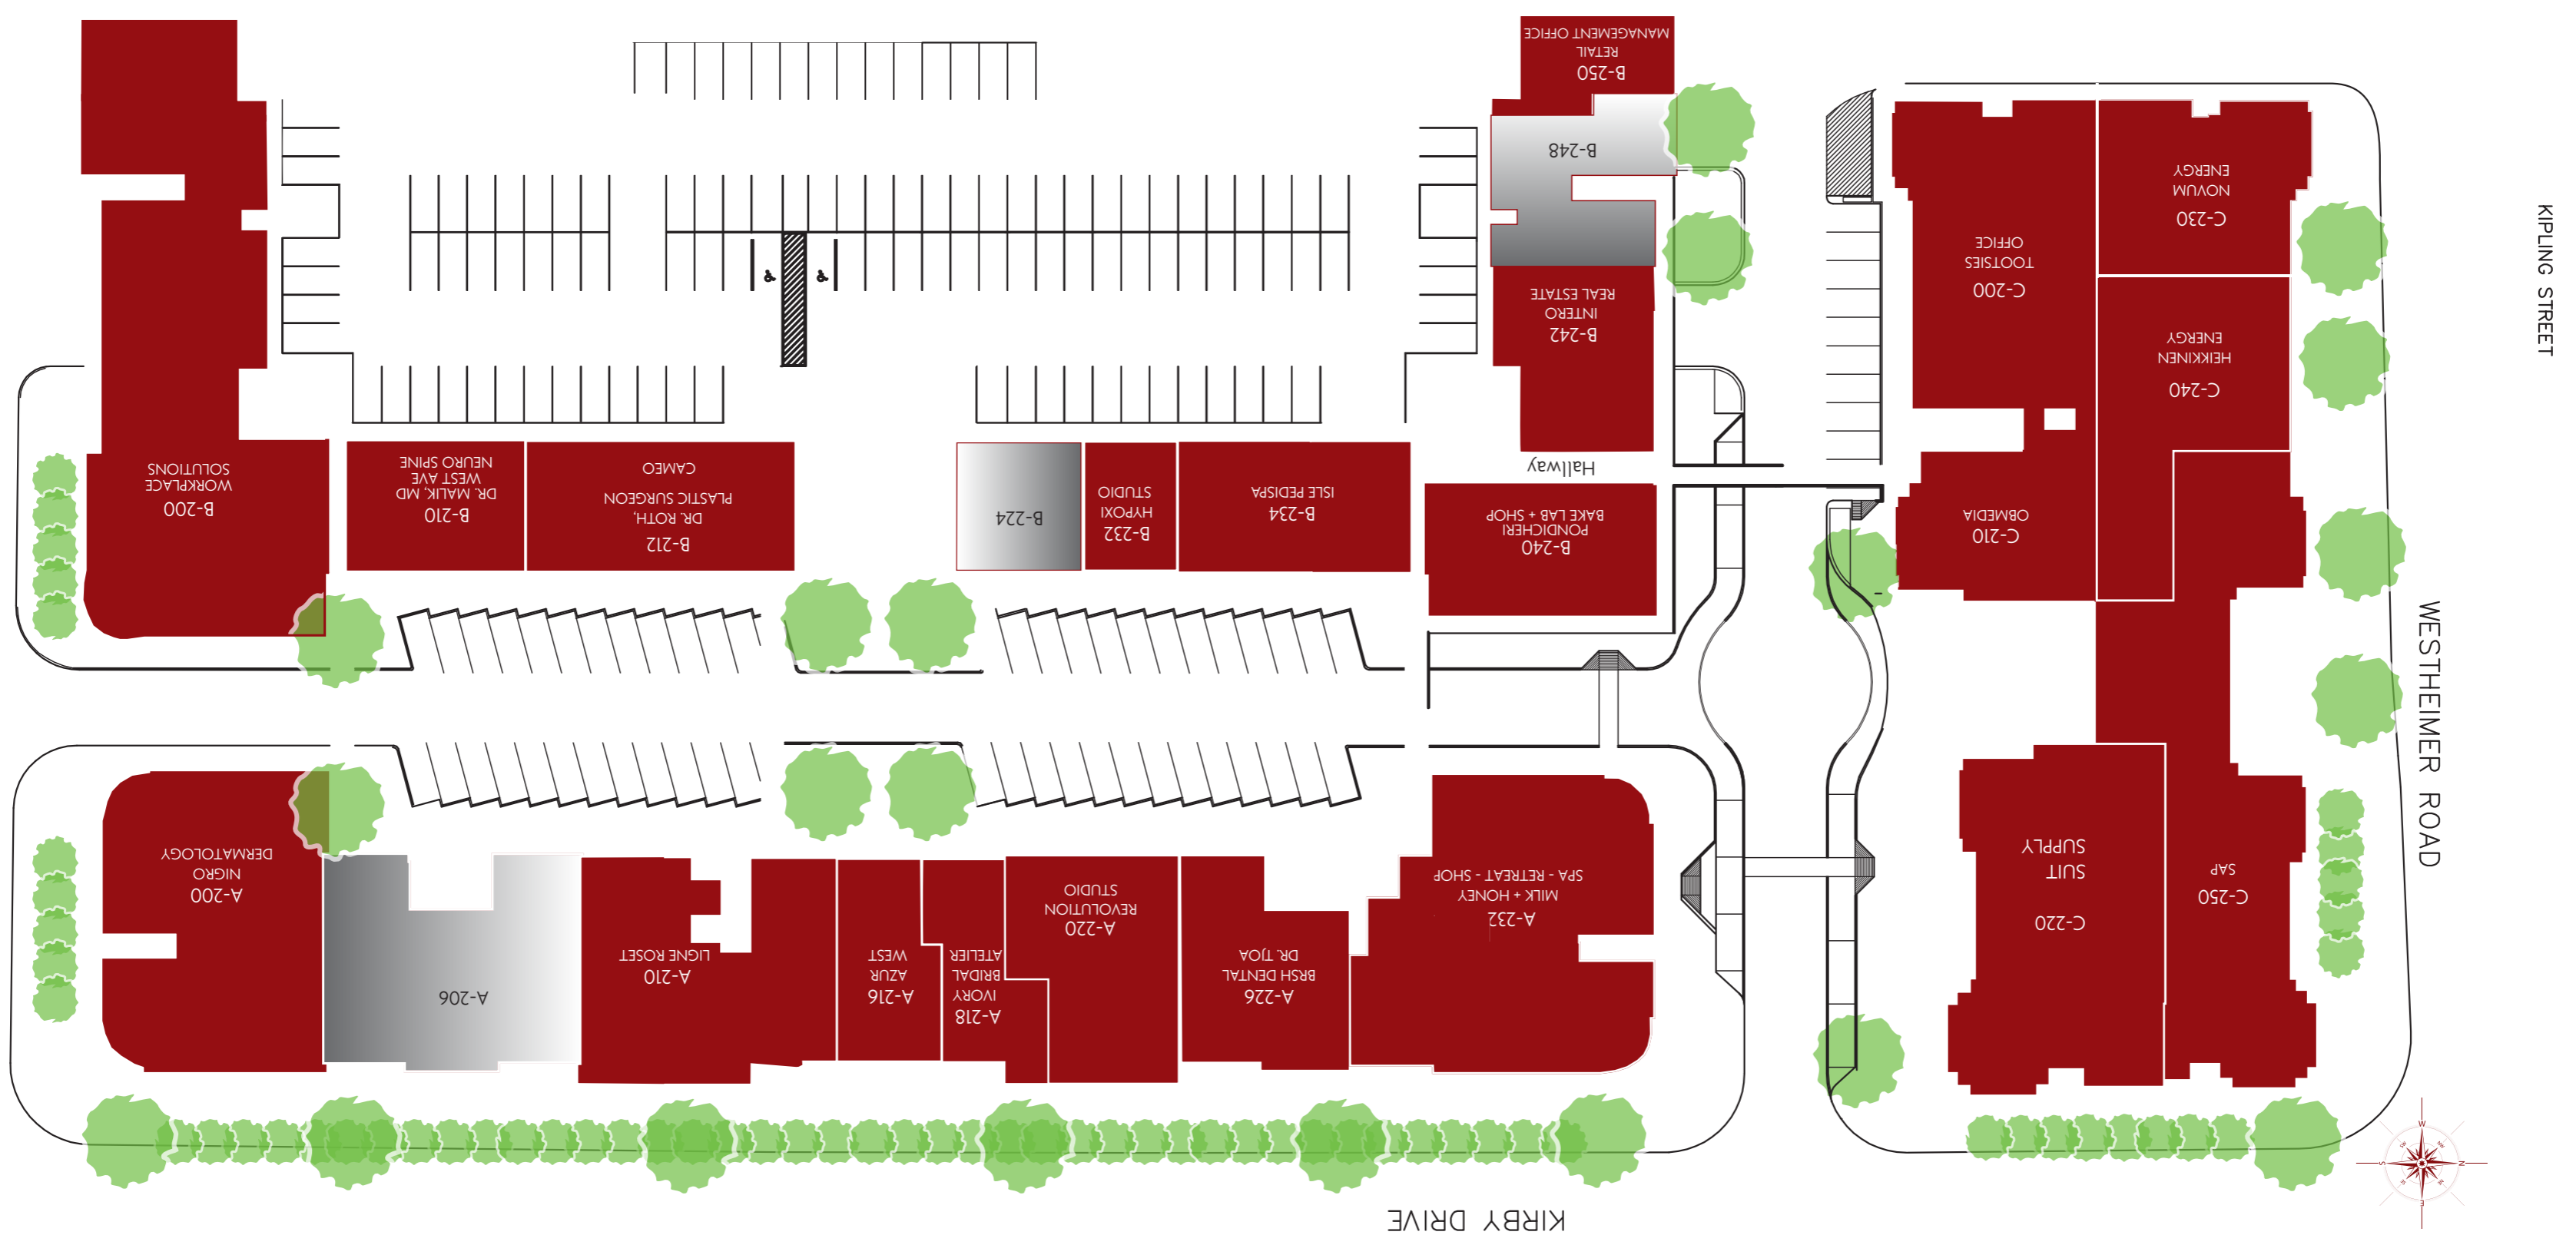

WEST AVENUE

AT RIVER OAKS

LEVEL 1

LEVEL 2

SHOPPING:

IVORY BRIDAL ATELIER
Q CLOTHIER
RYE 51
TOOTSIES TAKES OFF
TOOTSIES
STASH
SUIT SUPPLY

SALONS:

AZUR WEST
ISLE PEDISPA

A-218
B-124
B-126
A-133
C-100
A-120
C-220

A-216
B-234

DINING / ENTERTAINMENT:

CRÚ FOOD & WINE BAR
DEL FRISCO'S GRILLE
EDDIE V'S
PONDICHERI BAKE LAB + SHOP
PONDICHERI
DOLCE BACIO

HOME DESIGN / FURNISHINGS

ANN SACKS
JONATHAN ADLER
LIGNE ROSET
MOROSO
WORKPLACE SOLUTIONS